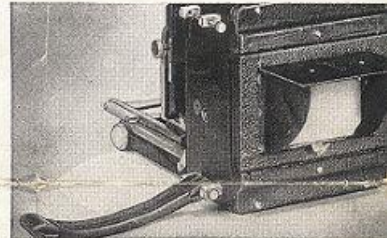

When lens is opened to fullest aperture, brilliant and complete size image appears on ground glass exactly as it will appear on negative.

Lens standard rises more than 1 3/4 inches from normal position to provide correction for exaggerated apparent perspective when photographing buildings, etc. Sliding front can be pushed as much as 1 1/4 inches laterally and then clicked into correct normal placement.

A sturdy sports finder snaps into position with a simple pull. Push it down and it is out of the way.

The user of a wide angle lens will appreciate the ease with which arms are depressed and bed lowered to a locked position 25° below regular right angle. A small lever at side of standard tilts lens, giving additional depth of field, correction for wide angle lenses, etc.