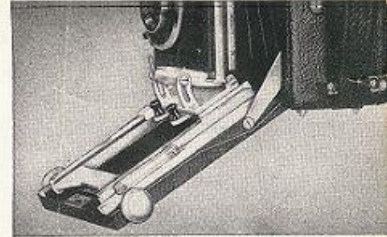

Turn knobs on either side for focusing. Focus thus obtained will remain fixed and free from accidental joggling. Additional lock knob is an extra assurance of positive control for work at a fixed distance.

When lens is opened to fullest aperture, brilliant and complete size image appears on ground glass exactly as it will appear on negative.

Lens standard rises more than 1 3/4 inches from normal position to provide correction for exaggerated apparent perspective when photographing buildings, etc. Sliding front can be pushed as much as 1 1/4 inches laterally and then clicked into correct normal placement.

A sturdy sports finder snaps into position with a simple pull. Push it down and it is out of the way.

The user of a wide angle lens will appreciate the ease with which arms are depressed and bed lowered to a locked position 25° below regular right angle. A small lever at side of standard tilts lens, giving additional depth of field, correction for wide angle lenses, etc.