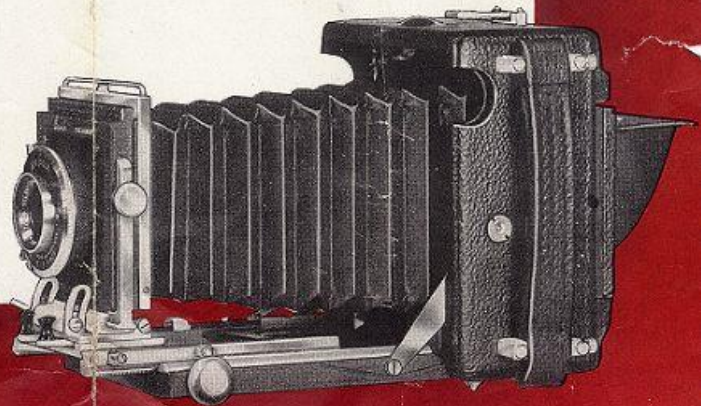

BUSCH

PRECISION PRESSMAN

To open camera, depress bump on top. Spring action forces the bed to lower slightly so that it can be snapped into 90° position.

A cam compels the arms to lock into true 90° or 115° positions, providing correct, rigid support for camera bed.

By modern engineering methods, only one infinity stop is employed to provide precise placement of lens standard for focusing. Slight finger pressure allows the lens standard to be drawn forward onto the rack at which place it will remain in firm position when released. Right hand knob can be pushed to right to lock standard completely.

Turn knobs on either side for focusing. Focus thus obtained will remain fixed and free from accidental joggling. Additional lock knob is an extra assurance of positive control for work at a fixed distance.

When lens is opened to fullest aperture, brilliant and complete size image appears on ground glass exactly as it will appear on negative.

Lens standard rises more than 1 3/4 inches from normal position to provide correction for exaggerated apparent perspective when photographing buildings, etc. Sliding front can be pushed as much as 1 1/4 inches laterally and then clicked into correct normal placement.

A sturdy sports finder snaps into position with a simple pull. Push it down and it is out of the way.

The user of a wide angle lens will appreciate the ease with which arms are depressed and bed lowered to a locked position 25° below regular right angle. A small lever at side of standard tilts lens, giving additional depth of field, correction for wide angle lenses, etc.

When using tripod at side of camera for vertical pictures, remove handle partially or completely by giving handle stud a few turns.

MODEL C
2 1/4" x 3 1/4"

*A Product of
Skilled American
Craftsmanship*